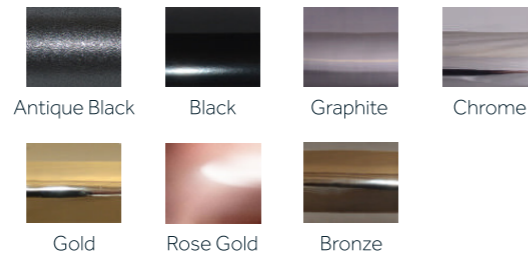

KNOCKERS

AVAILABLE COLOURS

* Rose Gold is available in the Lever/ Lever handle and Letterplate only.

ARCHITECTURAL RANGE

HANDLES

This modern lever / lever handle is ideal for contemporary doors, with a perfectly matching letterplate and knocker. The ergonomically designed handle is easy to grip and operate, plus it looks great too.