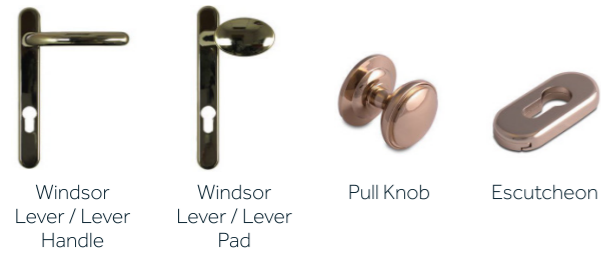

HARDWARE ACCESSORIES

Add the finishing touch to your stylish, solid and secure Endurance door with our wide range of hardware options. From modern accessories such as stainless steel pull bar handles to our charming bee knockers, you can style your door to create your ideal look.

What's more, you'll benefit from an extensive 10-year warranty across almost our entire hardware range – not that we expect you'll need to use it.

ACCESSORIES

CLASSIC RANGE

HANDLES

LETTERPLATE

This high security weather sealed letterplate has an anti-snap flap, making it both stylish and secure.

KNOCKERS

AVAILABLE COLOURS

* Rose Gold is available in the Lever/ Lever handle and Letterplate only.

ARCHITECTURAL RANGE

HANDLES

This modern lever / lever handle is ideal for contemporary doors, with a perfectly matching letterplate and knocker. The ergonomically designed handle is easy to grip and operate, plus it looks great too.