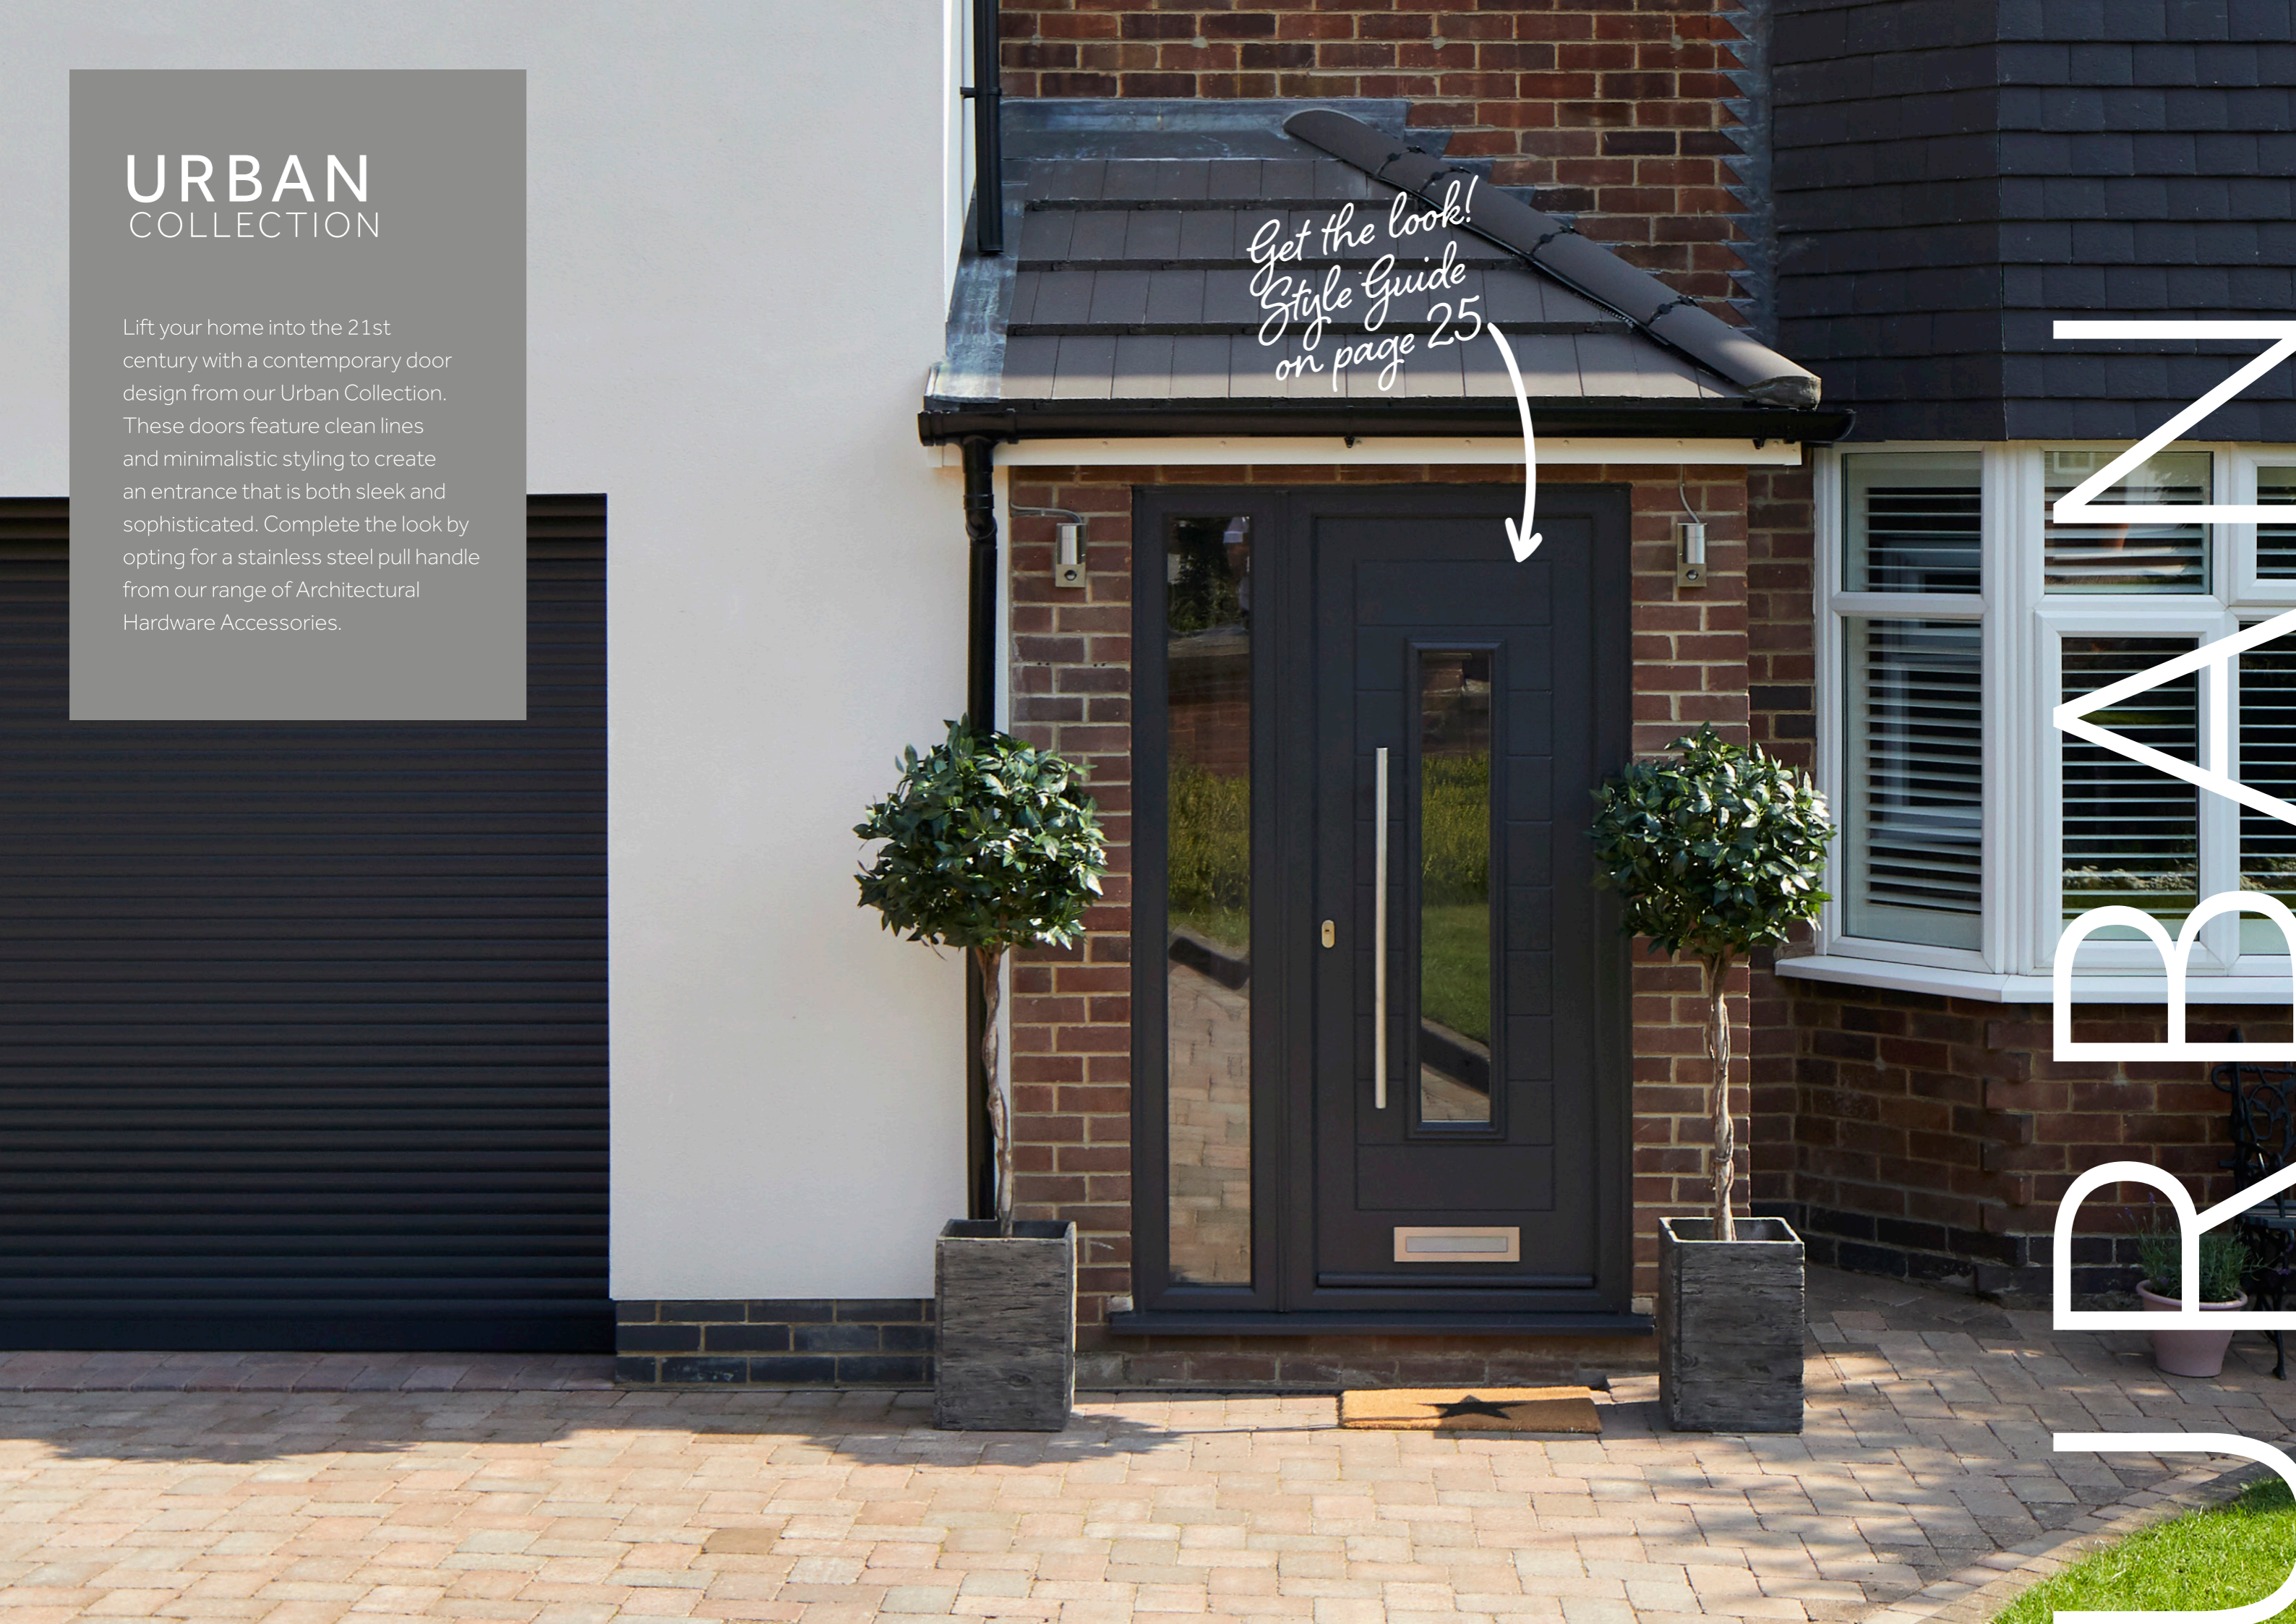

URBAN COLLECTION

Lift your home into the 21st century with a contemporary door design from our Urban Collection. These doors feature clean lines and minimalistic styling to create an entrance that is both sleek and sophisticated. Complete the look by opting for a stainless steel pull handle from our range of Architectural Hardware Accessories.

*Get the look!
Style Guide
on page 25*