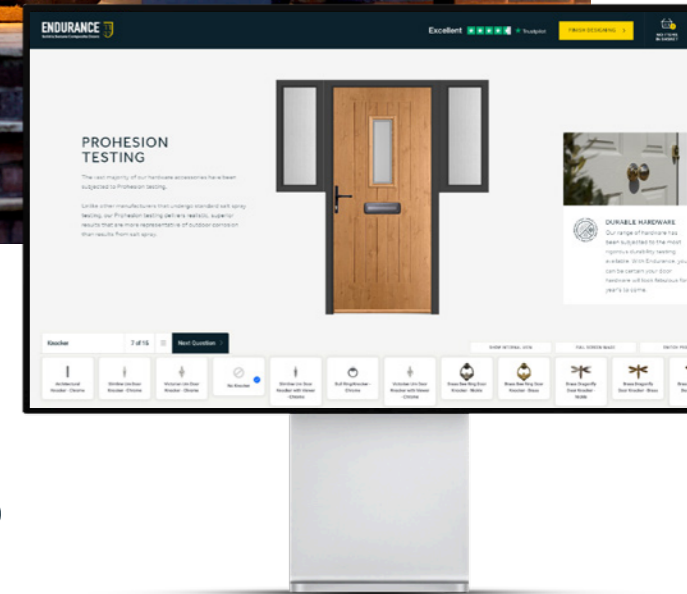

**VICKY,
DERBY**

DESIGN THE DOOR OF YOUR DREAMS

Take the guess work out of creating your dream entrance with our innovative Virtual Home Door Designer.

Take a picture of your home and you'll be able to try our full range of different door designs, colours and glazing options to create a realistic vision of your finished entrance. Visit endurancedoors.co.uk or scan the code below on your Smartphone to design your dream door today.