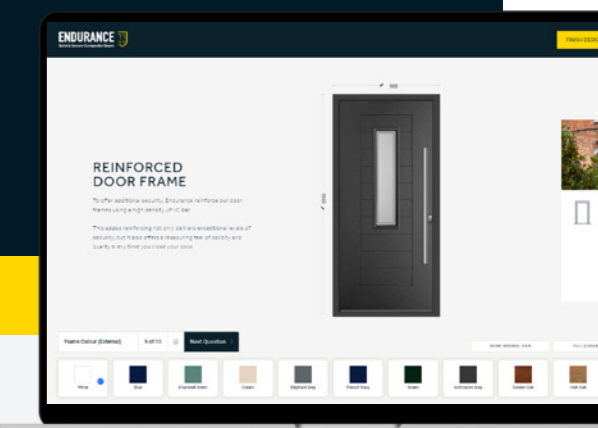

endurancedoors.co.uk

Get the look

CLASSIC & CAPTIVATING

Come home to an entrance that's brimming with period charm, when you choose a door design from our timeless Classic Collection.

DOOR STYLE **Bowmont**