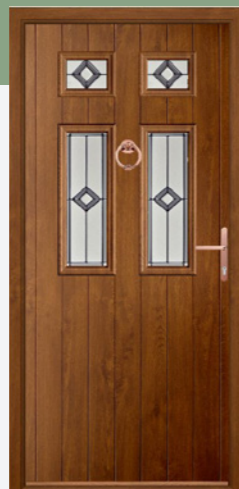

Algas
Comete / Golden Oak