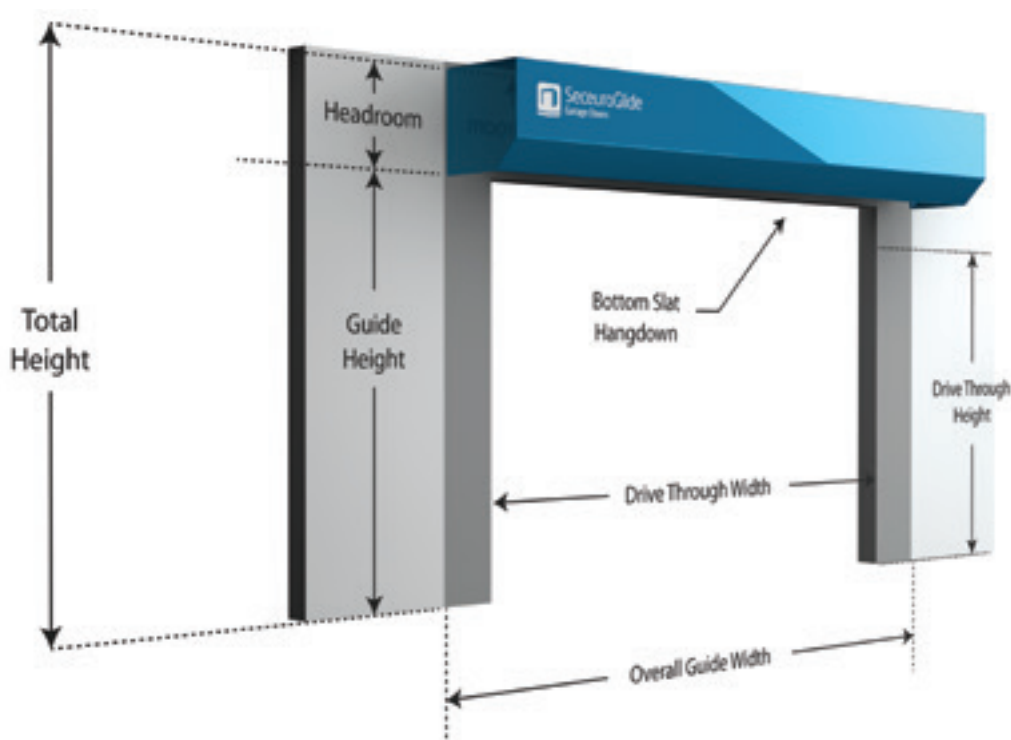

How to measure for your garage door.

Fitting Requirements

Headroom requirements

- SeceuroGlide Classic and SeceuroGlide Excel require a minimum of 300 mm headroom for doors up to 2500 mm in opening height and 350 mm headroom for doors up to 3500 mm in opening height
- SeceuroGlide Manual requires a minimum headroom of 300 mm
- SeceuroGlide Compact requires just 205 mm headroom for doors with an opening height up to 2150 mm

External doors

In applications where the door is installed externally the remote control system must be installed either inside the garage or in a waterproof box (not included).

The Bottom Slat Transmitter must always be installed on the internal face of the door and is not suitable for applications where it will be exposed to weather or excessive moisture due to condensation.

An external Bottom Slat Transmitter is available at a surcharge.

SeceuroGlide Excel restrictions

SeceuroGlide Excel is not available as supply only as it must be fitted by a trained installer. SeceuroGlide Excel doors must always be internally fitted. If the coil needs to be fitted within the opening then an upgraded version of the end plate is available for a surcharge. The low level external override option is not available for SeceuroGlide Excel. All SeceuroGlide Excel doors are supplied with 90 mm guide rails.

Extreme weather conditions

High winds and high temperatures on double doors can cause increased deflection of the door. It is the installer's responsibility to ensure that the door is spaced off the wall sufficiently to allow for door movement during these extreme weather conditions.

Measuring your garage door

Watch our how to measure your garage door video at sws.co.uk/products/seceuroglide/roller-garage-doors/technical