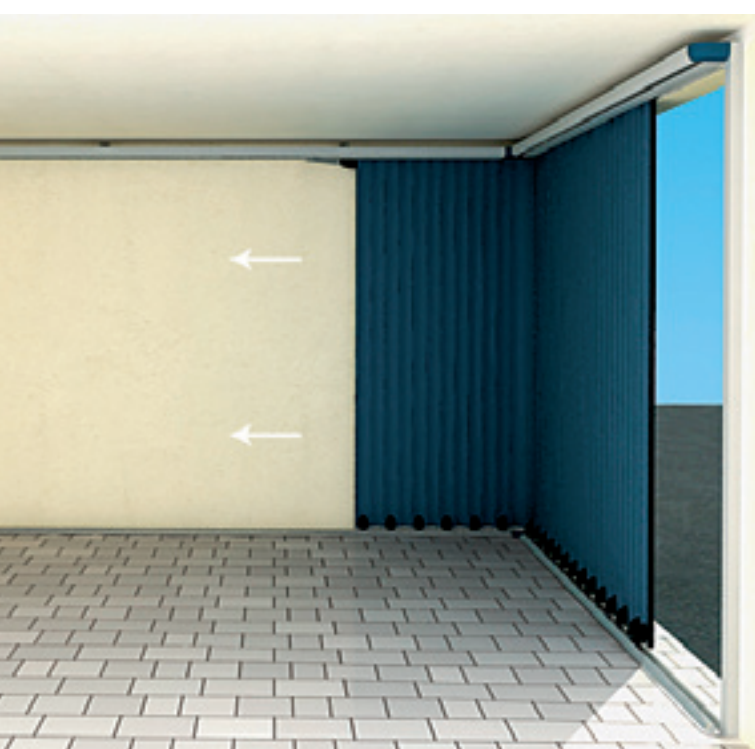

CFC-free foam-filled aluminium slat design