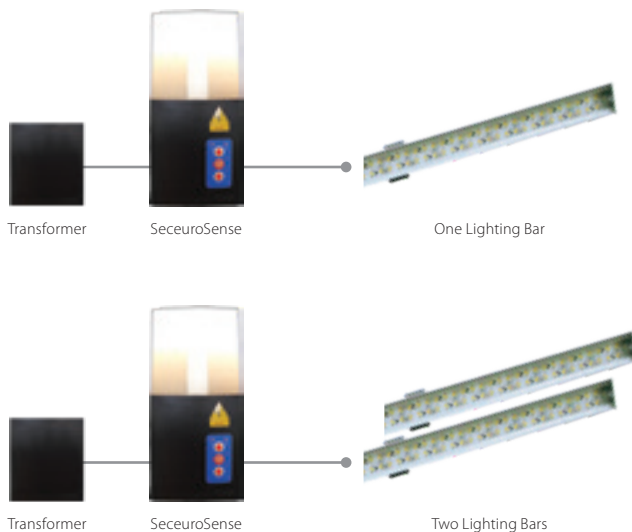

Internal/External Lighting