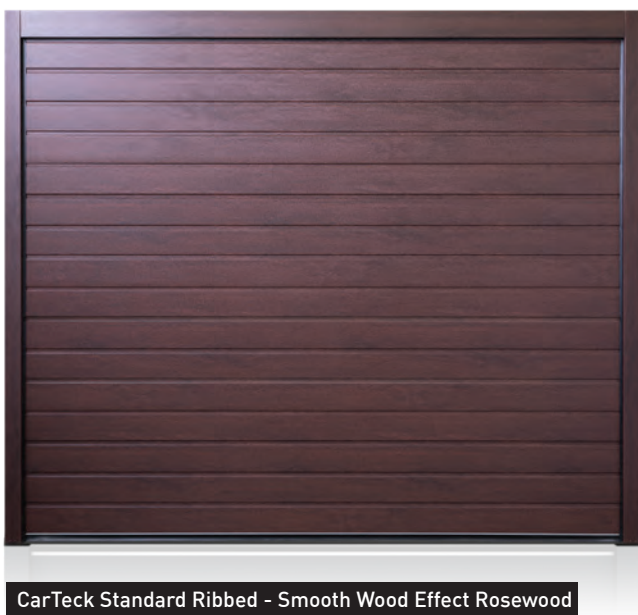

Colours

☐	☐	☐	☐
Flame Red RAL 3000	Fir Green RAL 6009	Moss Green RAL 6005	Sepia Brown RAL 8014
☐	☐	☐	☐
Window Grey RAL 7040	Anthracite Grey RAL 7016	White Aluminium RAL 9006	Cream RAL 9001
☐	☐	☐	☐
Quartz Grey RAL 7039	Light Grey RAL 7035	Grey Aluminium RAL 9007	Jet Black RAL 9005
☐	☐	☐	☐
White RAL 9016	Umbra Grey RAL 7022	Steel Blue RAL 5011	TT703 satin metallic grey with micaceous iron ore particles
☐	☐	☐	☐
Anthracite Textured RAL 7016	Ice Crystal Grey Aluminium	Doors can also be coloured to any RAL shade.	

Wood effects

See page 36

Golden Oak ☐	Rosewood ☐	Night oak ☐

CarTeck Standard Ribbed - Smooth Wood Effect Rosewood

Windows

Rectangle 1 ☐	Rectangle 2 ☐
Multiple Mullion ☐	Rhombus Mullion ☐
Square 1 (also in stainless steel) ☐	Rectangle 3 ☐
Cross Mullion ☐	Aluminium light strip ☐
Square 2 (also in stainless steel) ☐	Round glazing (also in polycarbonate) ☐

Automation

Ambience pack 1 ☐	Parking pack 1 ☐
Ambience pack 2 ☐	Parking pack 2 ☐
Ambience pack 3 ☐	
Security pack 1 ☐	Smart Pack ☐
Security pack 2 ☐	
Power Pack ☐	Access pack 1 ☐
	Access pack 2 ☐
Safety Pack ☐	Pearl Vibe ☐

For pack details see
page 12-13