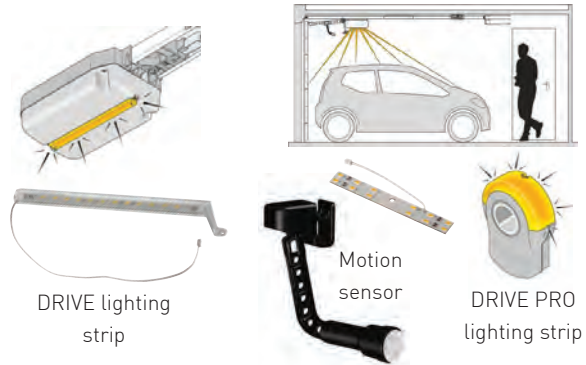

PARKING PACKS

A laser sensor to guide you to the perfect parking point combines with a humidity sensor. If you drive your car in wet and the humidity in the garage rises, the sensor automatically opens the door a short distance to allow fresh air in, helping prevent mould forming. When humidity levels drop, the sensor automatically closes the door.

PARKING PACK 1 ●

Laser & reflector

PARKING PACK 2 ●

Humidity Sensor

POWER PACK

A simple battery backup for power failure operation. The battery module assumes the power supply of the operator for up to 5 door cycles.

Battery

AMBIENCE PACK 1 ●

Need more light? Extra lighting strips for the control units can be combined with the motion sensor to switch on automatically as you enter. No more crashing about in the dark!