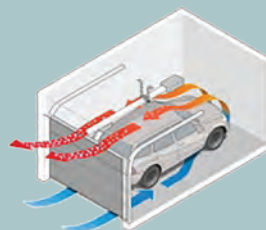

Worried about the rain? Parking a wet car in a garage can create humidity issues and even promote corrosion!

SOLUTION! "PARKING PACK":

If you drive your car in wet and the humidity in the garage rises, the sensor automatically opens the door a short distance to allow fresh air in, helping prevent mould forming. When humidity levels drop, the sensor automatically closes the door.