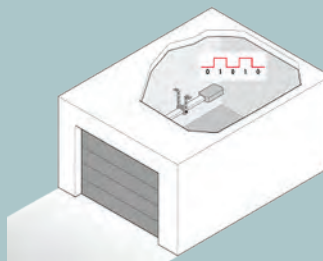

SMART

SOLUTIONS

Problem:

Out and about and can't remember if you left the garage door open?

SOLUTION! "SMART PACK":

The Output module transfers the door status (open/closed) allowing you to integrate your garage door into Smart Home systems.