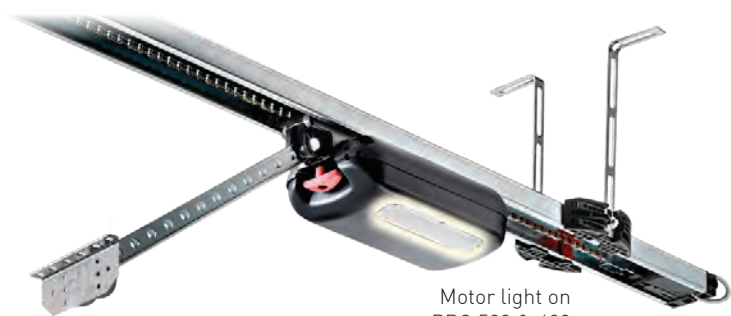

Motor light on PRO 500 & 600